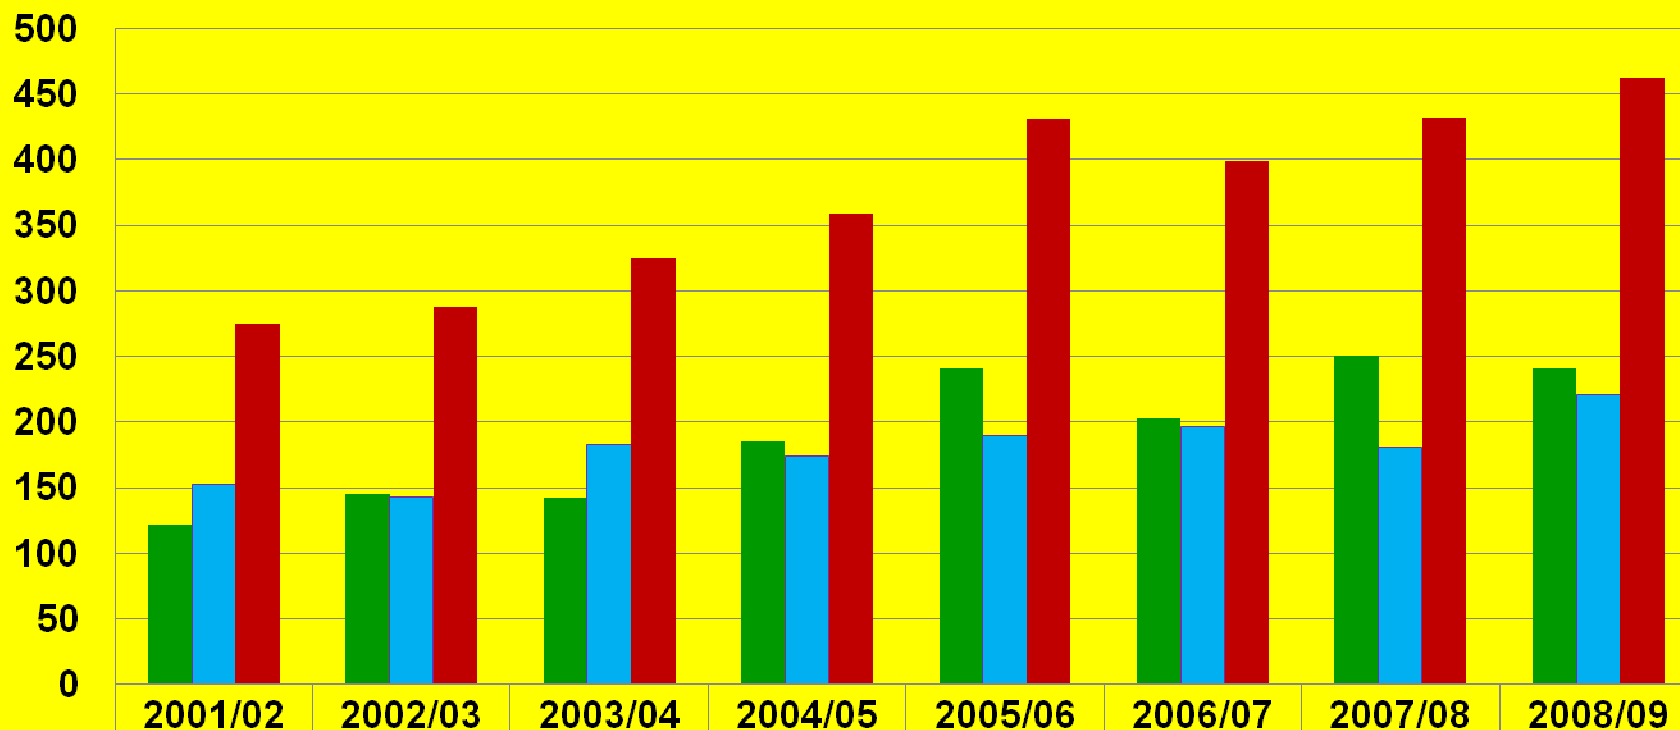

ERASMUS teaching and non-teaching staff mobility

■ Out	122	145	142	185	241	203	251	241
■ In	153	143	183	174	190	196	181	221
■ Total	275	288	325	359	431	399	432	462