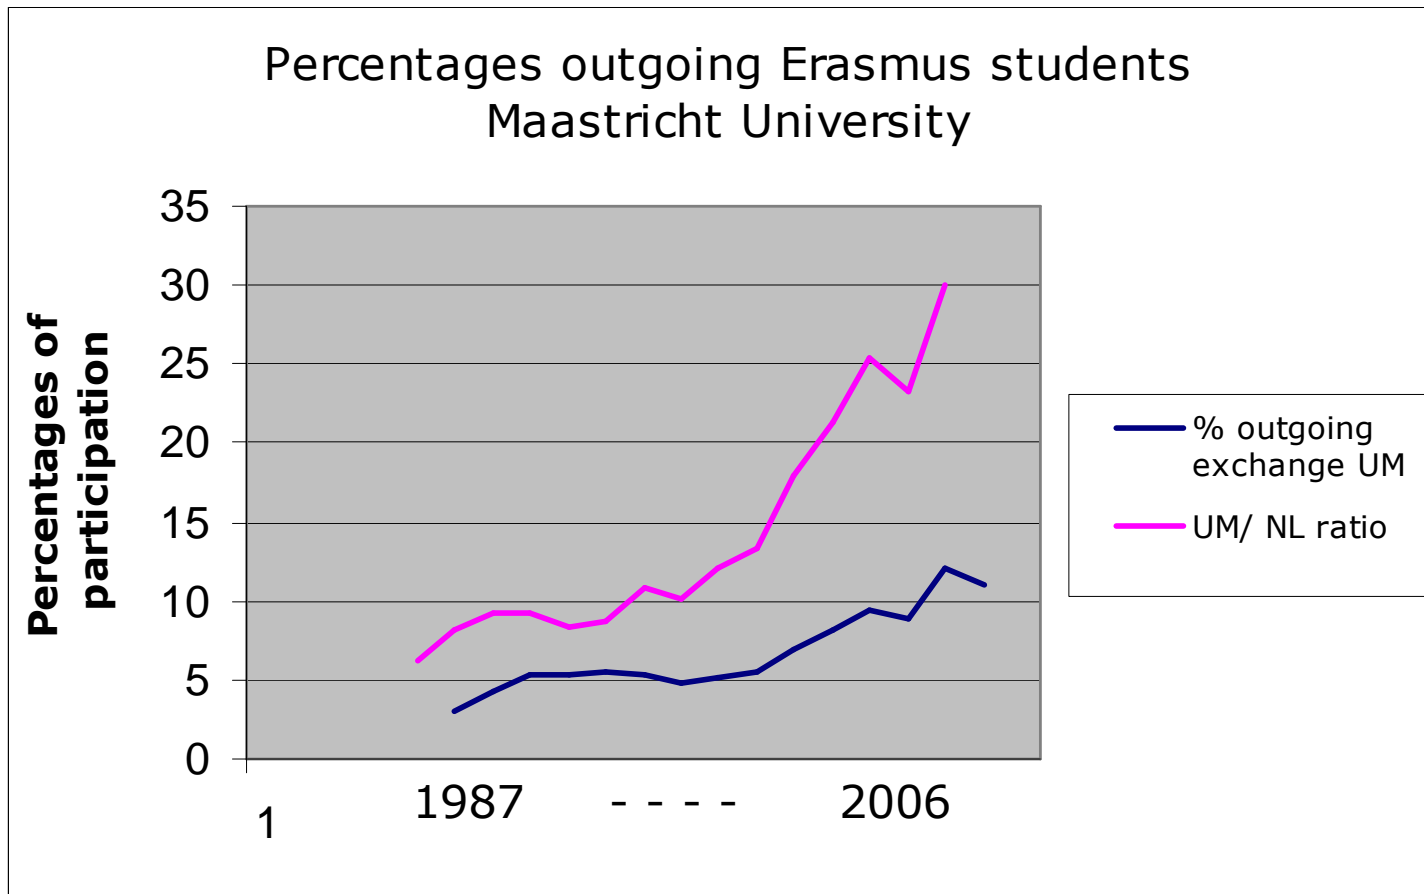

2007*DE

Universiteit Maastricht

U2007.DE

Staff /International staff	2674 fte. / 15,9%
Total enrolment / foreign students	11.116 / 30%
New students / foreign students	4134 / 43%
Erasmus Exchange	In 6,3 % Out 11 %
Bachelor programmes, English taught	16 out of 19
Master programmes, English taught	All but two

EU 2007 DE

Trends in internationalisation at Maastricht University

Composition of student population at Maastricht University