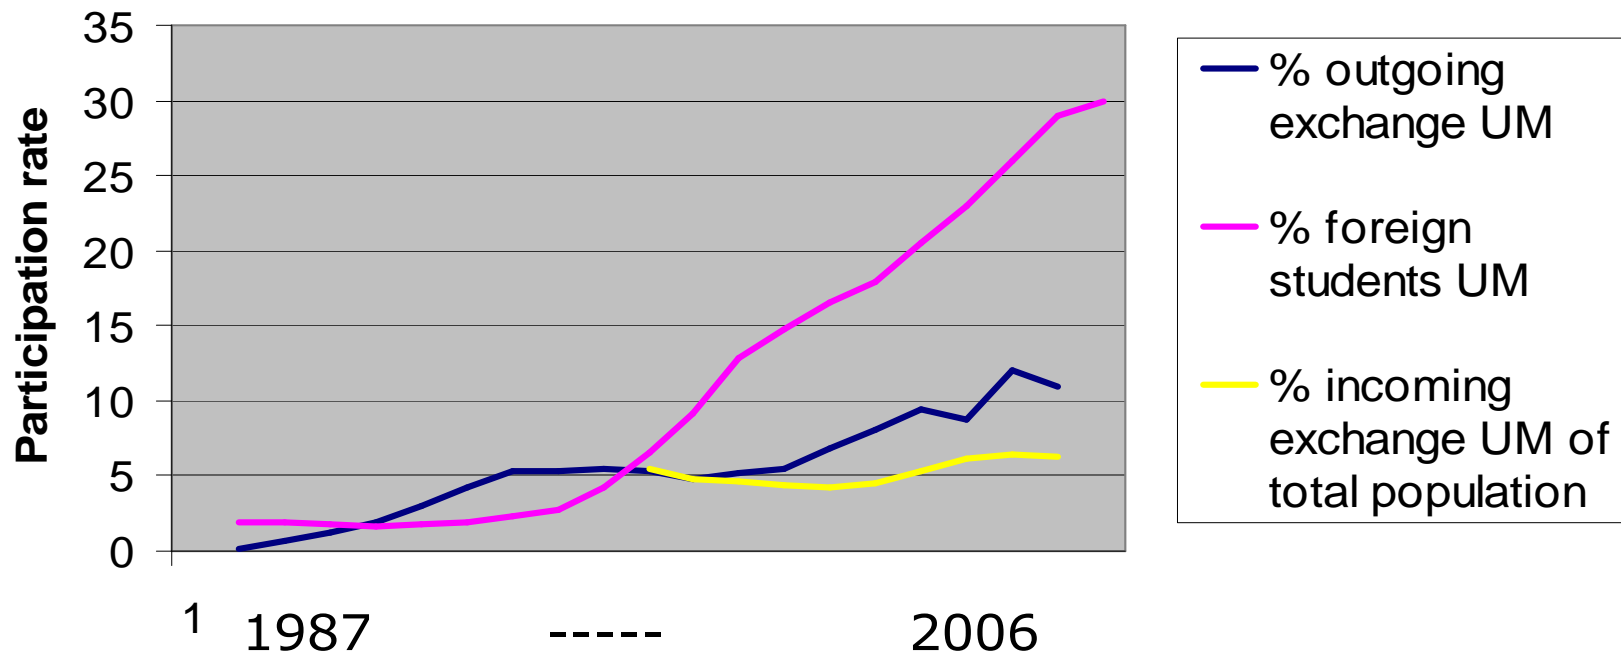

2007*DE

Universiteit Maastricht

U2007.DE

Staff /International staff	2674 fte. / 15,9%
Total enrolment / foreign students	11.116 / 30%
New students / foreign students	4134 / 43%
Erasmus Exchange	In 6,3 % Out 11 %
Bachelor programmes, English taught	16 out of 19
Master programmes, English taught	All but two

EU 2007 DE

Trends in internationalisation at Maastricht University

Composition of student population at Maastricht University