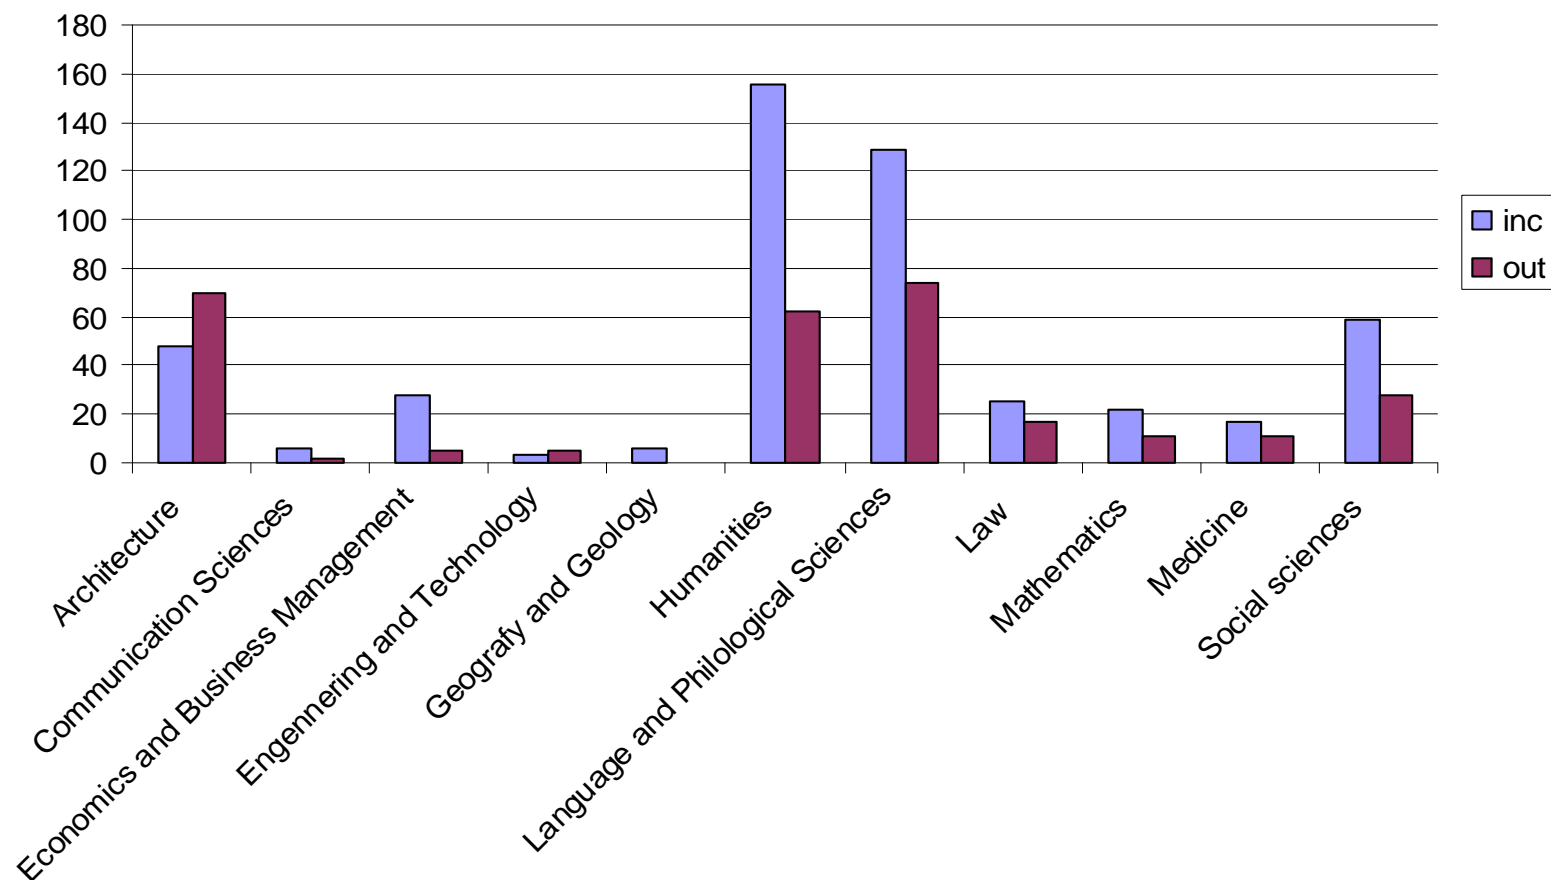

Lifelong Learning Programme Erasmus Action

Incoming and Outgoing Student Mobility at Sapienza from/to Germany