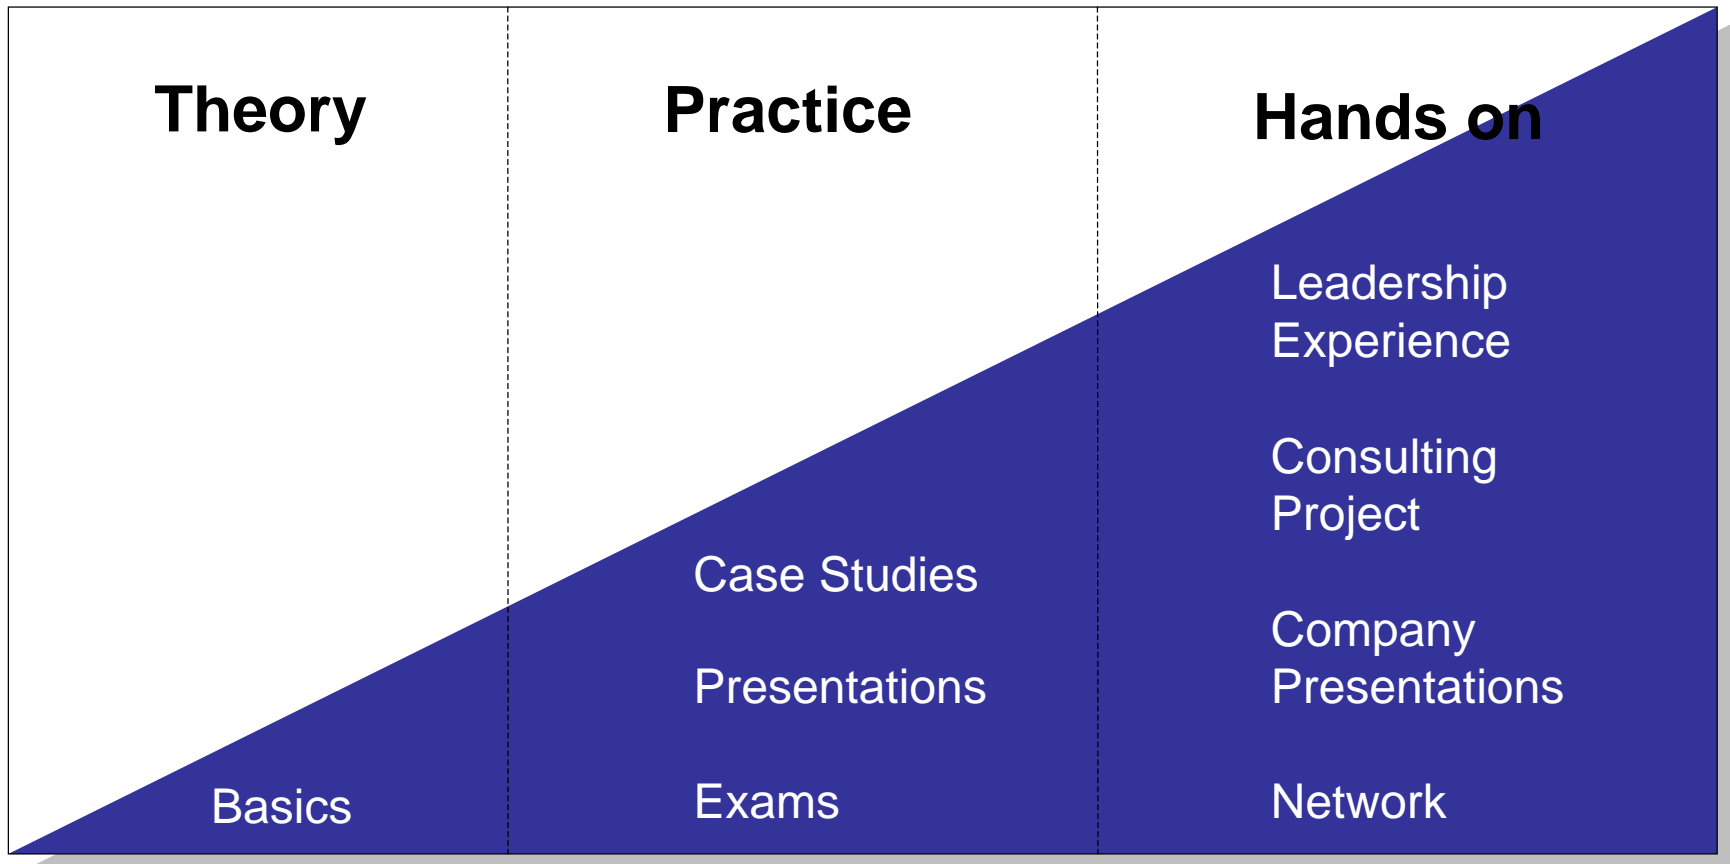

Leadership

Global Experience

– History

- Oldest German business school, founded in 1898
- Alma Mater of Eugen Schmalenbach and root of 25% of all German speaking professors of their time*

Studying at HHL was a perfect mix of theory, practice and hands on experiences