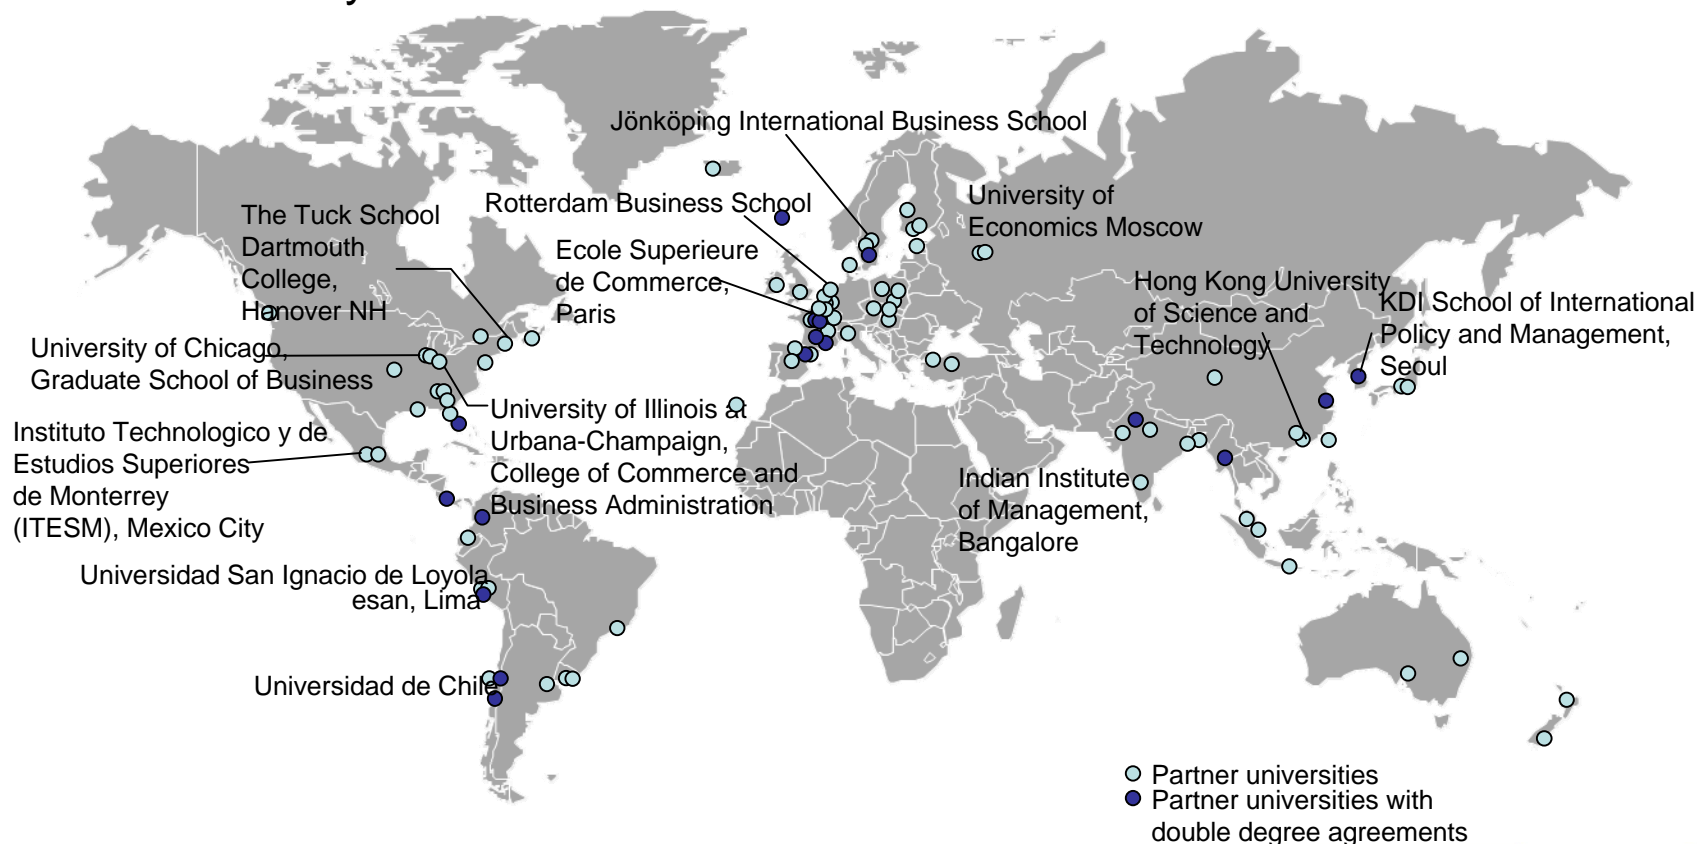

- Dynamic, aspiring and in the heart of Europe
- Known as the sport, book, music, hero, Bach, uni and trade fair city

– Quality

- Ranked constantly in the top three business schools in Germany
- Only German business school ranked in America Economia

Erfolg ist Sächsy

Thank you for your attention

QUESTIONS????

HHL has an international faculty and student body coming from 40 different countries

Partner university network

In 2007 HHL stands among the best in German and International rankings

RK 07	RK 06	ESCUELA ⁽¹⁾	CIUDAD	PAÍS
1	3	HARVARD UNIVERSITY	BOSTON	EE.UU.
2	2	U. OF PENNSYLVANIA (WHARTON)	FILADELFIA	EE.UU.
3	1	STANFORD UNIVERSITY	STANFORD	EE.UU.
21	13	DUKE UNIVERSITY (FUQUA)	DURHAM	EE.UU.
22	12	UC BERKELEY (HAAS)	BERKELEY	EE.UU.
23	28	WESTERN ONTARIO (IVEY)	LONDON	CANADÁ
24	22	UNC (KENAN FLAGLER)	CHAPEL HILL	EE.UU.
25	18	U. OF MICHIGAN (ROSS)	ANN ARBOR	EE.UU.
26	36	TULANE UNIVERSITY (FREEMAN)	NUEVA ORLEÁNS	EE.UU.
27	42	THUNDERBIRD	GLENDALE	EE.UU.
28	35	CRANFIELD UNIVERSITY	CRANFIELD	REINO UNIDO
29	23	TORONTO UNIVERSITY (ROTMAN)	TORONTO	CANADÁ
30	52	HHL LEIPZIG	LEIPZIG	ALEMANIA
31	25	YALE UNIVERSITY	NEW HAVEN	EE.UU.
32	45	WAKE FOREST (BABCOCK)	WINSTON-SALEM	EE.UU.
33	30	BABSON COLLEGE	WELLESLEY	EE.UU.

Source: Karriere, May 2007

Source: América Economía August 2007

HHL is located in Leipzig, one of Germany's most dynamic and aspiring cities

Leipzig

Leipzig prides itself on its commercial vitality and its reputation as a meeting place for science and arts