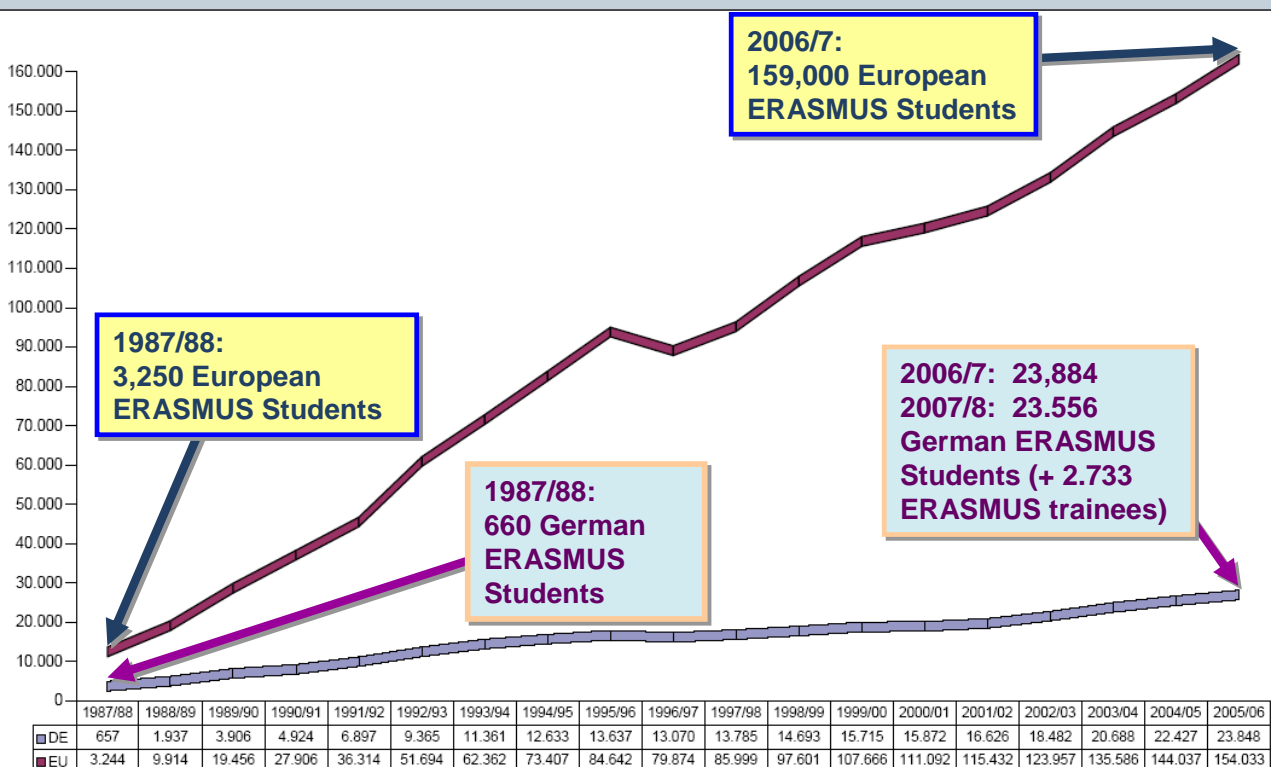

• **Implementation rate in German Länder: Niedersachsen 94%, Hamburg, 93%, Schleswig-Holstein: 92%**

• **Implementation in subject areas: Agriculture, Forestry: 90%, Engineering: 90%, Law, Economics, Social Sciences: 89%**

• **Study duration: BA 6.8 Sem., MA 4.8 Sem., others 10.4 Sem.**

• **Age of graduates: BA 25.8, MA 27.8, others 27.8 years**

German students abroad 1999 – 2006

Source: Statistisches Bundesamt

03/2009

5

National Agency for EU Higher Education Cooperation

ERASMUS Student Mobility 1987/88 – 2007/8

DAAD: March 2009

6