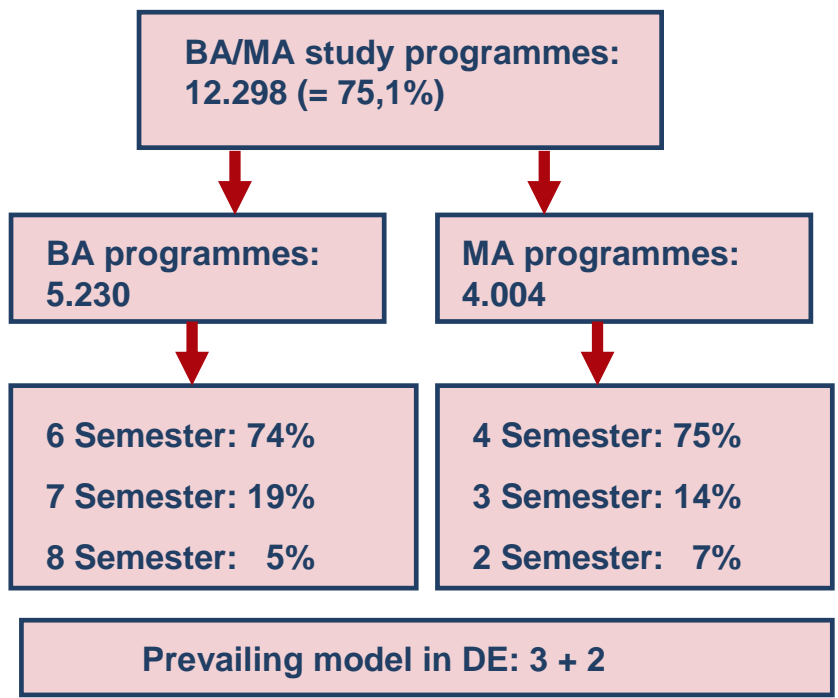

BA/MA in Germany: WS 2008/9

Stand: October 2008

Length of BA/MA in Germany: WS 2008/9

Stand: October 2008

Students in BA/MA Study Programmes: WS 2008/9

Stand: October 2008

Other Facts and Figures on BA/MA in Germany

• **Implementation rate in German Länder: Niedersachsen 94%, Hamburg, 93%, Schleswig-Holstein: 92%**

• **Implementation in subject areas: Agriculture, Forestry: 90%, Engineering: 90%, Law, Economics, Social Sciences: 89%**

• **Study duration: BA 6.8 Sem., MA 4.8 Sem., others 10.4 Sem.**

• **Age of graduates: BA 25.8, MA 27.8, others 27.8 years**

German students abroad 1999 – 2006

Source: Statistisches Bundesamt

03/2009

5

National Agency for EU Higher Education Cooperation

ERASMUS Student Mobility 1987/88 – 2007/8

DAAD: March 2009

6