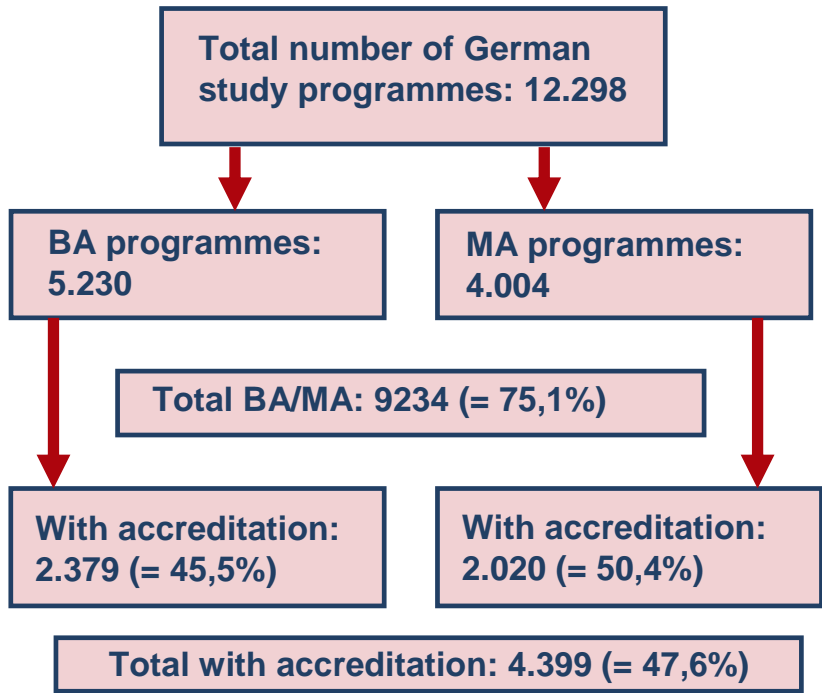

BA/MA in Germany: WS 2008/9

Stand: October 2008

Length of BA/MA in Germany: WS 2008/9

Stand: October 2008

Students in BA/MA Study Programmes: WS 2008/9

Stand: October 2008

Other Facts and Figures on BA/MA in Germany

• **Implementation rate in German Länder: Niedersachsen 94%, Hamburg, 93%, Schleswig-Holstein: 92%**

• **Implementation in subject areas: Agriculture, Forestry: 90%, Engineering: 90%, Law, Economics, Social Sciences: 89%**

• **Study duration: BA 6.8 Sem., MA 4.8 Sem., others 10.4 Sem.**

• **Age of graduates: BA 25.8, MA 27.8, others 27.8 years**

German students abroad 1999 – 2006

Source: Statistisches Bundesamt

03/2009

5

National Agency for EU Higher Education Cooperation

ERASMUS Student Mobility 1987/88 – 2007/8

DAAD: March 2009

6