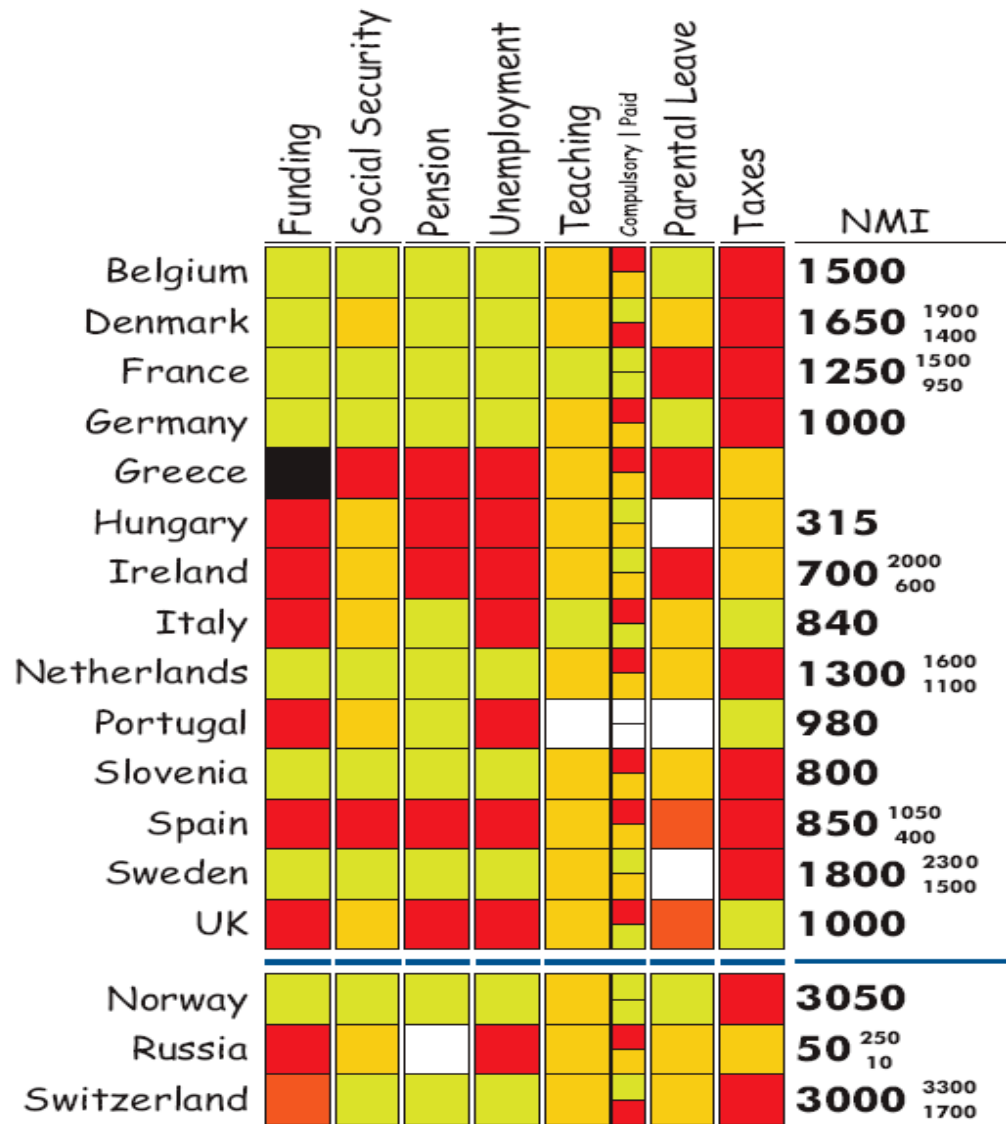

DAAD Conference on Student Mobility in the European Higher Education Area 2010

Transnational Mobility in Doctoral Programs

Daniel Mietchen, Eurodoc

mietchen@ibmt.fhg.de
<http://www.eurodoc.net>

Bad Honnef, March 18, 2005

Doctoral candidates in Europe:

students researchers

EHEA

ERA

teachers

employees

ESR

social dimension
lifelong learning

Comparative table on roles and working conditions of PhD candidates. (Eurodoc/FJI 2003.)

precarious.org

Doctoral candidates in Europe:
mobility

international

students researchers

EHEA

intersectorial

ERA

teachers

employees

ESR

social dimension
lifelong learning

interdisciplinary

Doctoral candidates in Europe:
mobility

international

students researchers